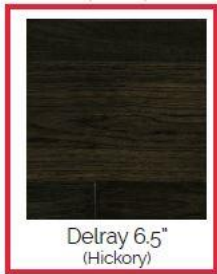

Engineered Hardwood (for Townhouse stairs)

Fuzion (Delray)

Painting

Generally PT-21 (Marilyn's Dress) or PT-22 (Chantilly Lace)

	Marilyn's Dress	PT-21
	Chantilly Lace	PT-22

All materials/colors are subject to availability, and the Developer reserves the right to make changes, modifications, substitutions to similar materials or colors as approved/specified by the Architect without prior notification. This is not an offering for sale. Any such offering may only be made with the applicable disclosure statement and contract of purchase and sale. E.&O. E